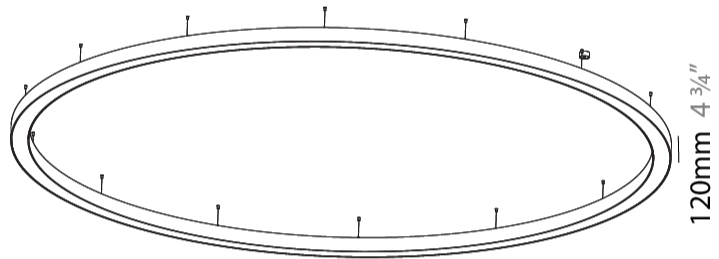

GENERAL

Series: Glorious
Subseries: Glorious
Brand: Prolicht
Division: Architectural
Mounting Type: Suspension
Mounting Location: Ceiling
Subcategory: Ambient

PHYSICAL

Shape: Round
Diameter (mm): 5400
Diameter (in): 212 5/8
Depth (mm): 120
Depth (in): 4 3/4
Max. Overall Height (mm): 2120
Max. Overall Height (in): 83 7/16
Light Distribution: Direct
Weight (kg): 69.5
Weight (lbs): 152.9
Diffuser: PMMA - Opal or Micro-Prism
Fixture Finish: SSR / BKV / CWI / CRY / HAB / UFT / ITA / RUA / FTG / MYG / LOD / PUS / FRO / FUP / KIA / POP / BLS / SPG / MEY / GOH / GUM / CHC / COM / ABZ / JAG / OBR / MOS / ROR
Fixture Material: Aluminum

ELECTRICAL

Lamp Type: LED (Zhaga Standard)
Input Wattage (W): 280
Total Output Wattage (W): 224 / 179.2 (3500K)
Dimming: Non-Dimming / Phase Dimming (120Vac only) / 0-10V Dimming
Driver Included: Yes
Driver Location: Integrated
Driver Type: Constant Current
Driver Class: Class 2
Input Voltage (V): 120 - 277
Constant Current (MA): 350 / 1400 (3500K)

LED

Color Temperature (°K): 3000 / 3500 / 4000
Max. Delivered Lumen (lm): 25840 / 26754 / 27300
CRI: >80 CRI
Efficiency (%): 65
Lamp Life (hrs): 50000

OPTICAL

RATINGS AND CERTIFICATIONS

Certified By: Certified for North American Standards
IP rating: IP20

5100mm 200 13/16"

5400mm 212 5/8"